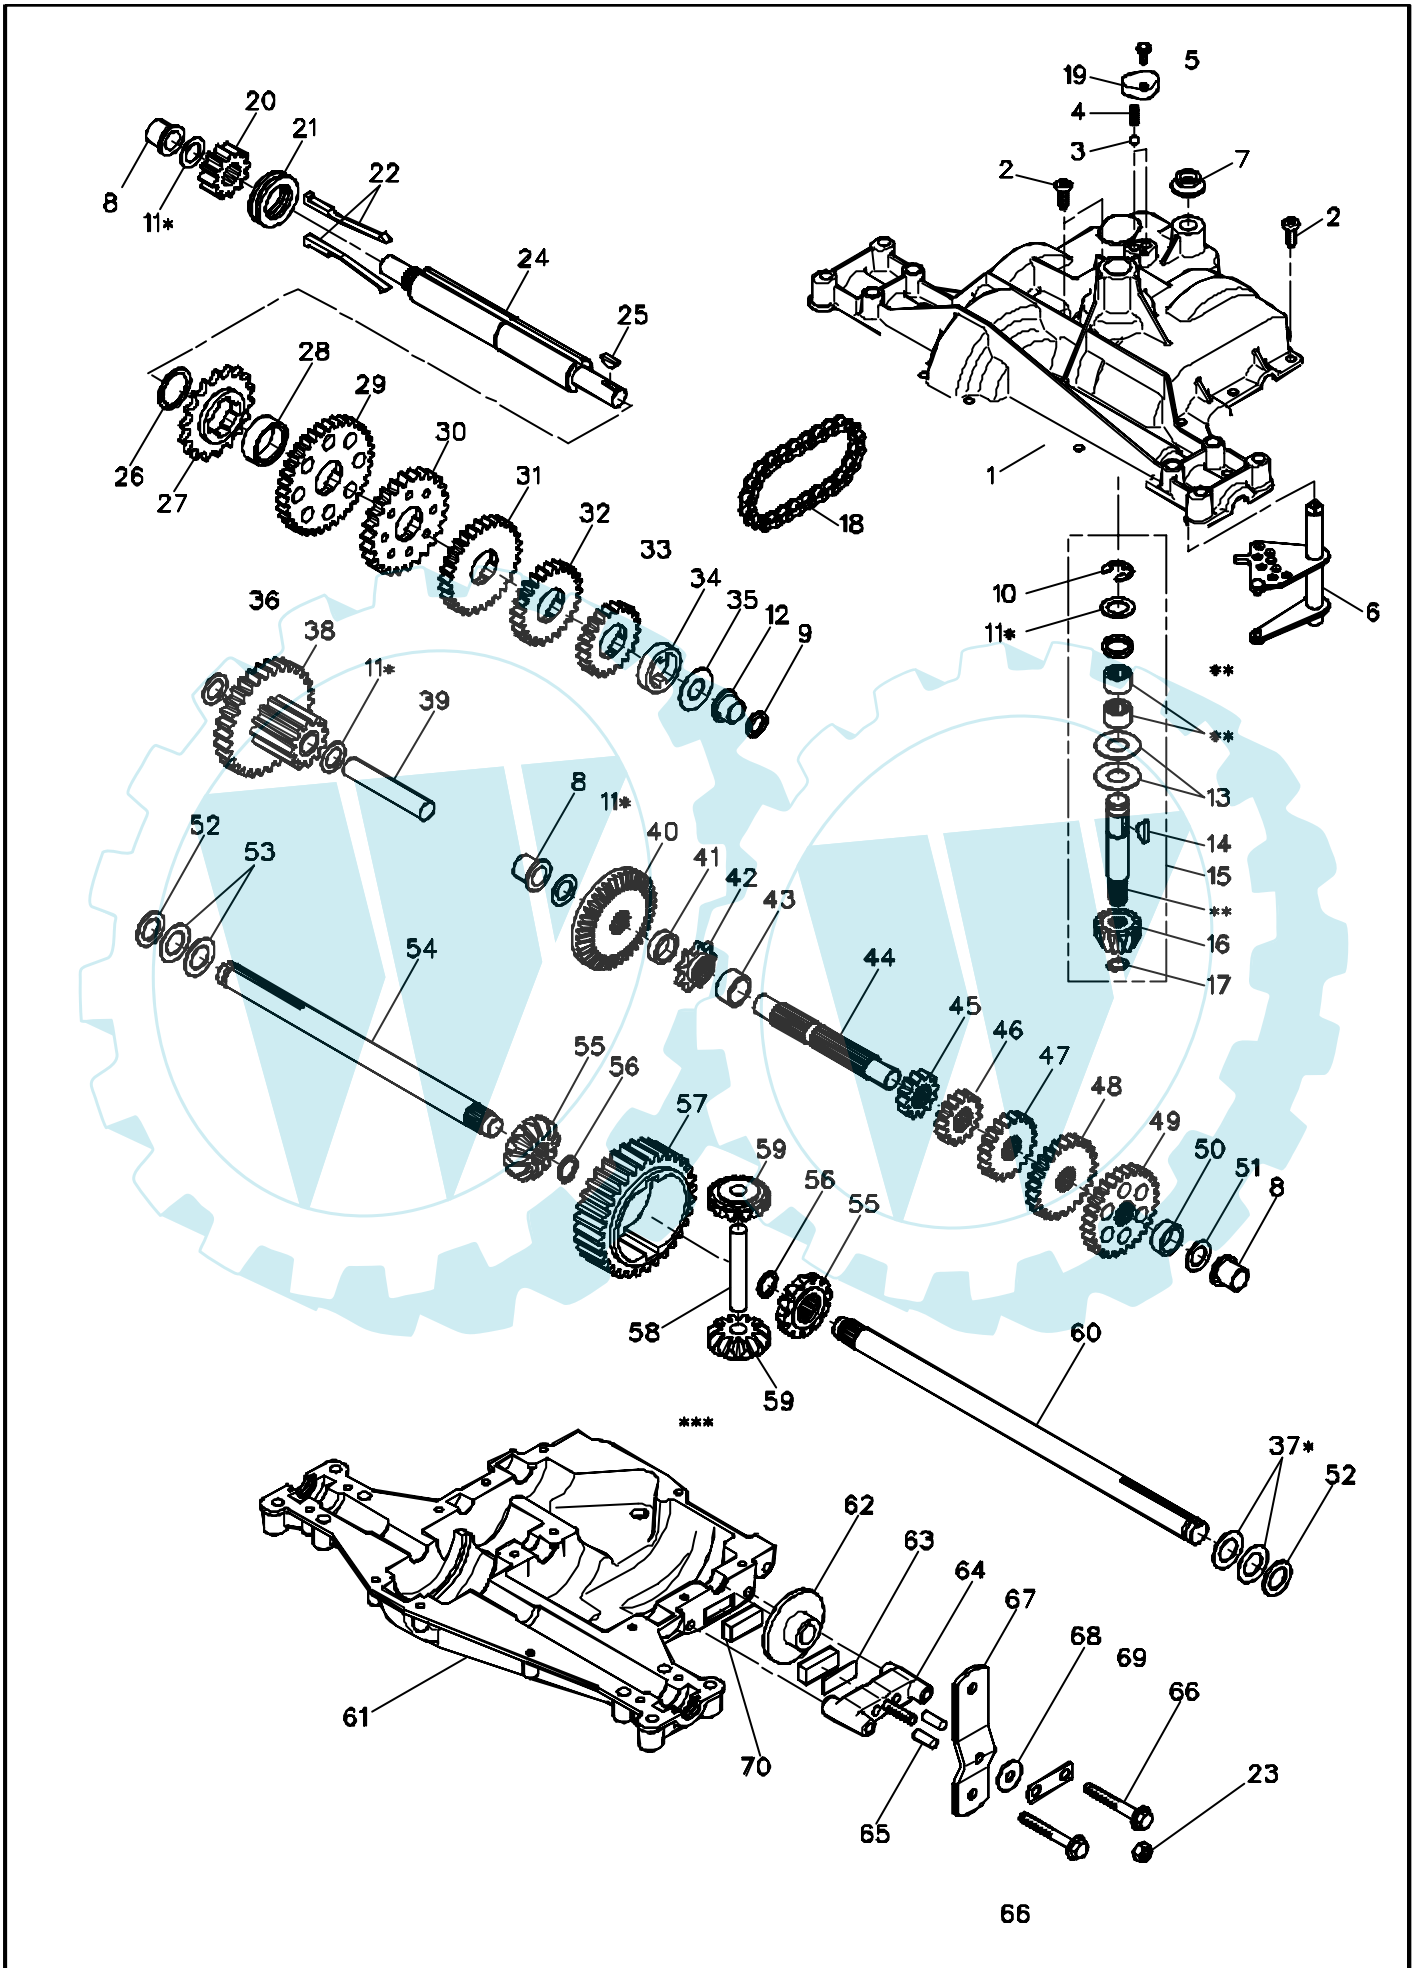

Pos.	PN ELX	DESCRIPTION	Q.ty
------	--------	-------------	------

brand **Mr Bricolage**date **DEC\04** SHEET **18\18**

Model

MBA 10567

Product number

953878271

Pos.	PN ELX	DESCRIPTION	Q.ty
1	5195377-00	Housing, Upper	1
2	5195378-00	Screw, Tapping, 1/4-20 X .734	16
3	5195379-00	Ball, Detent	2
4	5195380-00	Spring, Detent	2
5	5195381-00	Screw, Tapping, No. 10-24 X .482	1
6	5195382-00	Assy, Kit, Shifter	1
7	5195383-00	V-Ring	1
8	5195384-00	Bearing, Flange	3
9	5195385-00	Seal, Oil	1
10	5195386-00	Ring, Retaining	1
11	5195387-00	Assy, Kit, Shim, .625 Shaft	4*
12	5195388-00	Bearing, Flange	1
13	5195389-00	Washer, Plain, .632 X 1.38 X .046	2
14	5195390-00	Key, Woodruff, No. 606	1
15	5195391-00	Assy, Kit, Input Shaft	1
16	5195392-00	Pinion, Bevel, 12T	1
17	5195393-00	Ring, Retaining	1
18	5195394-00	Chain, 24 Pitches	1
19	5195395-00	Cover, Detent	1
20	5195396-00	Gear, Spur, 12T	1
21	5195397-00	Collar, Clutch	1
22	5195398-00	Assy, Kit, Clutch Keys	1
23	5195399-00	Nut, Lock, 5/16-24	1
24	5195400-01	Shaft, Intermediate	1
25	5195401-00	Key, Woodruff, No. 61	1
26	5195402-00	Ring, Retaining	1
27	5195403-00	Sprocket, 18T	1
28	5195404-00	Spacer, 1.131 X 1.45 X .494	1
29	5195405-00	Gear, Spur, 37T	1
30	5195406-00	Gear, Spur, 35T	1
31	5195407-00	Gear, Spur, 30T	1
32	5195408-00	Gear, Spur, 25T	1
33	5195409-00	Gear, Spur, 22T	1
34	5195410-00	Spacer, 1.133 X 1.50 X .375	1
35	5195411-00	Washer, Plain, .640 X 1.37 X .061	1
36	5195412-00	Washer, Plain, .632 X 1.00 X .046	1
37	5195413-00	Assy, Kit, Shim, .750 Shaft	1*