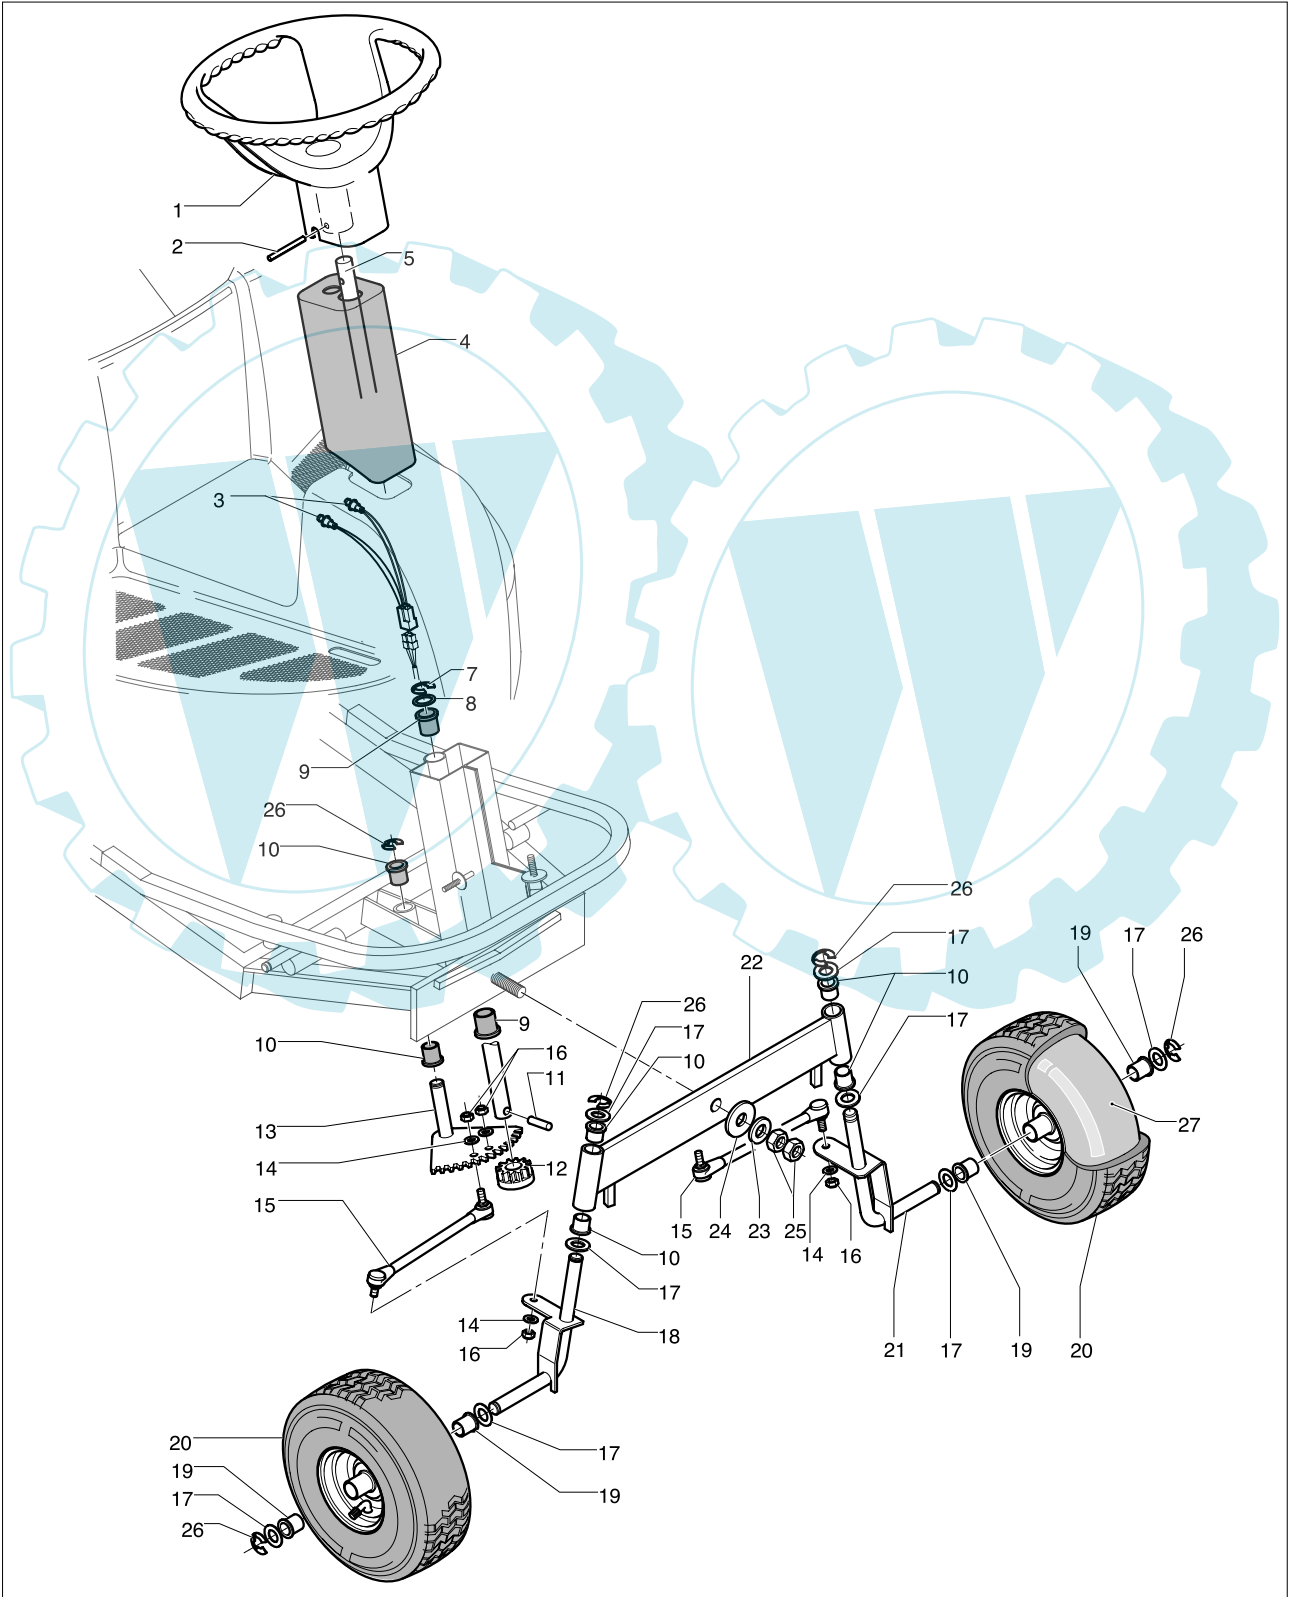

brand	Mr Bricolage

date	DEC\04	SHEET 09\18

Model

CHOPPER 26" 10.5HP

Product number

953878271