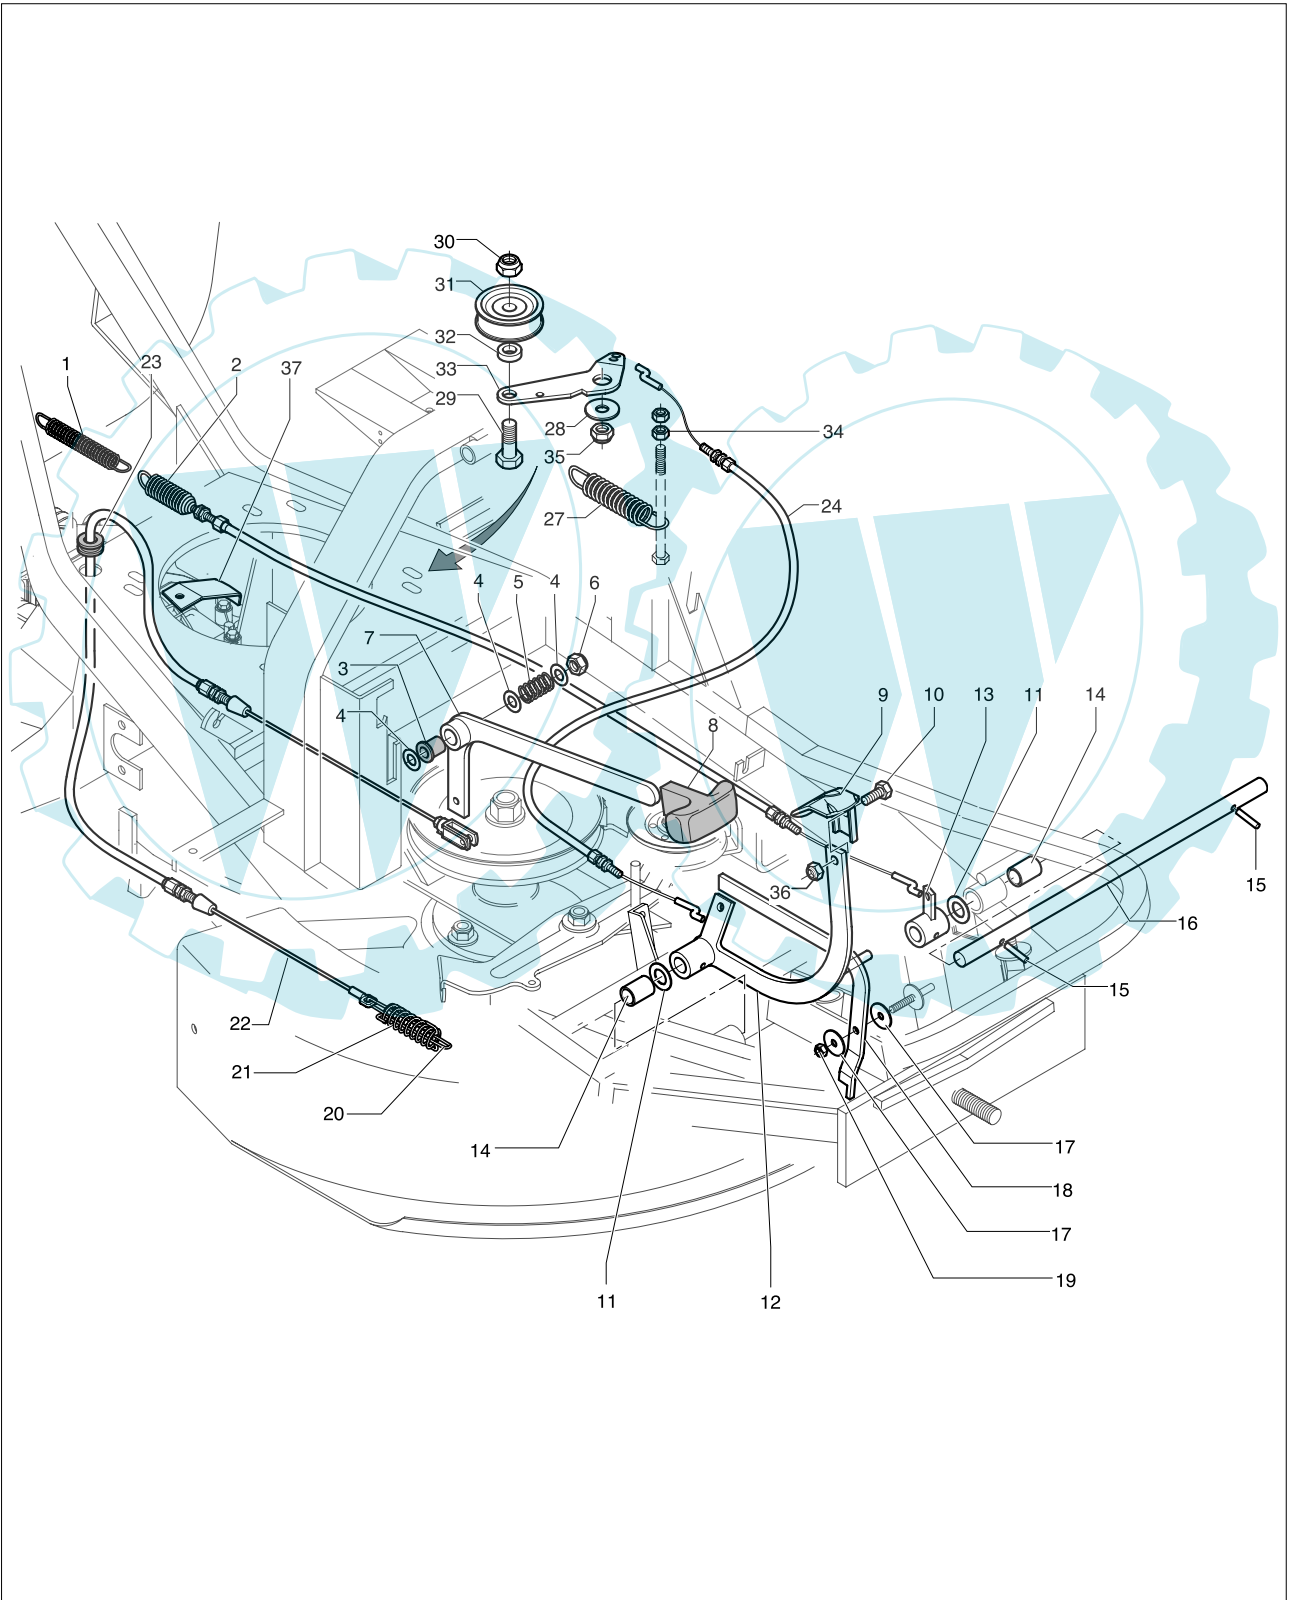

brand	Mr Bricolage

date	DEC\04	SHEET 11\18

Model

CHOPPER 26" 10.5HP

Product number

953878271