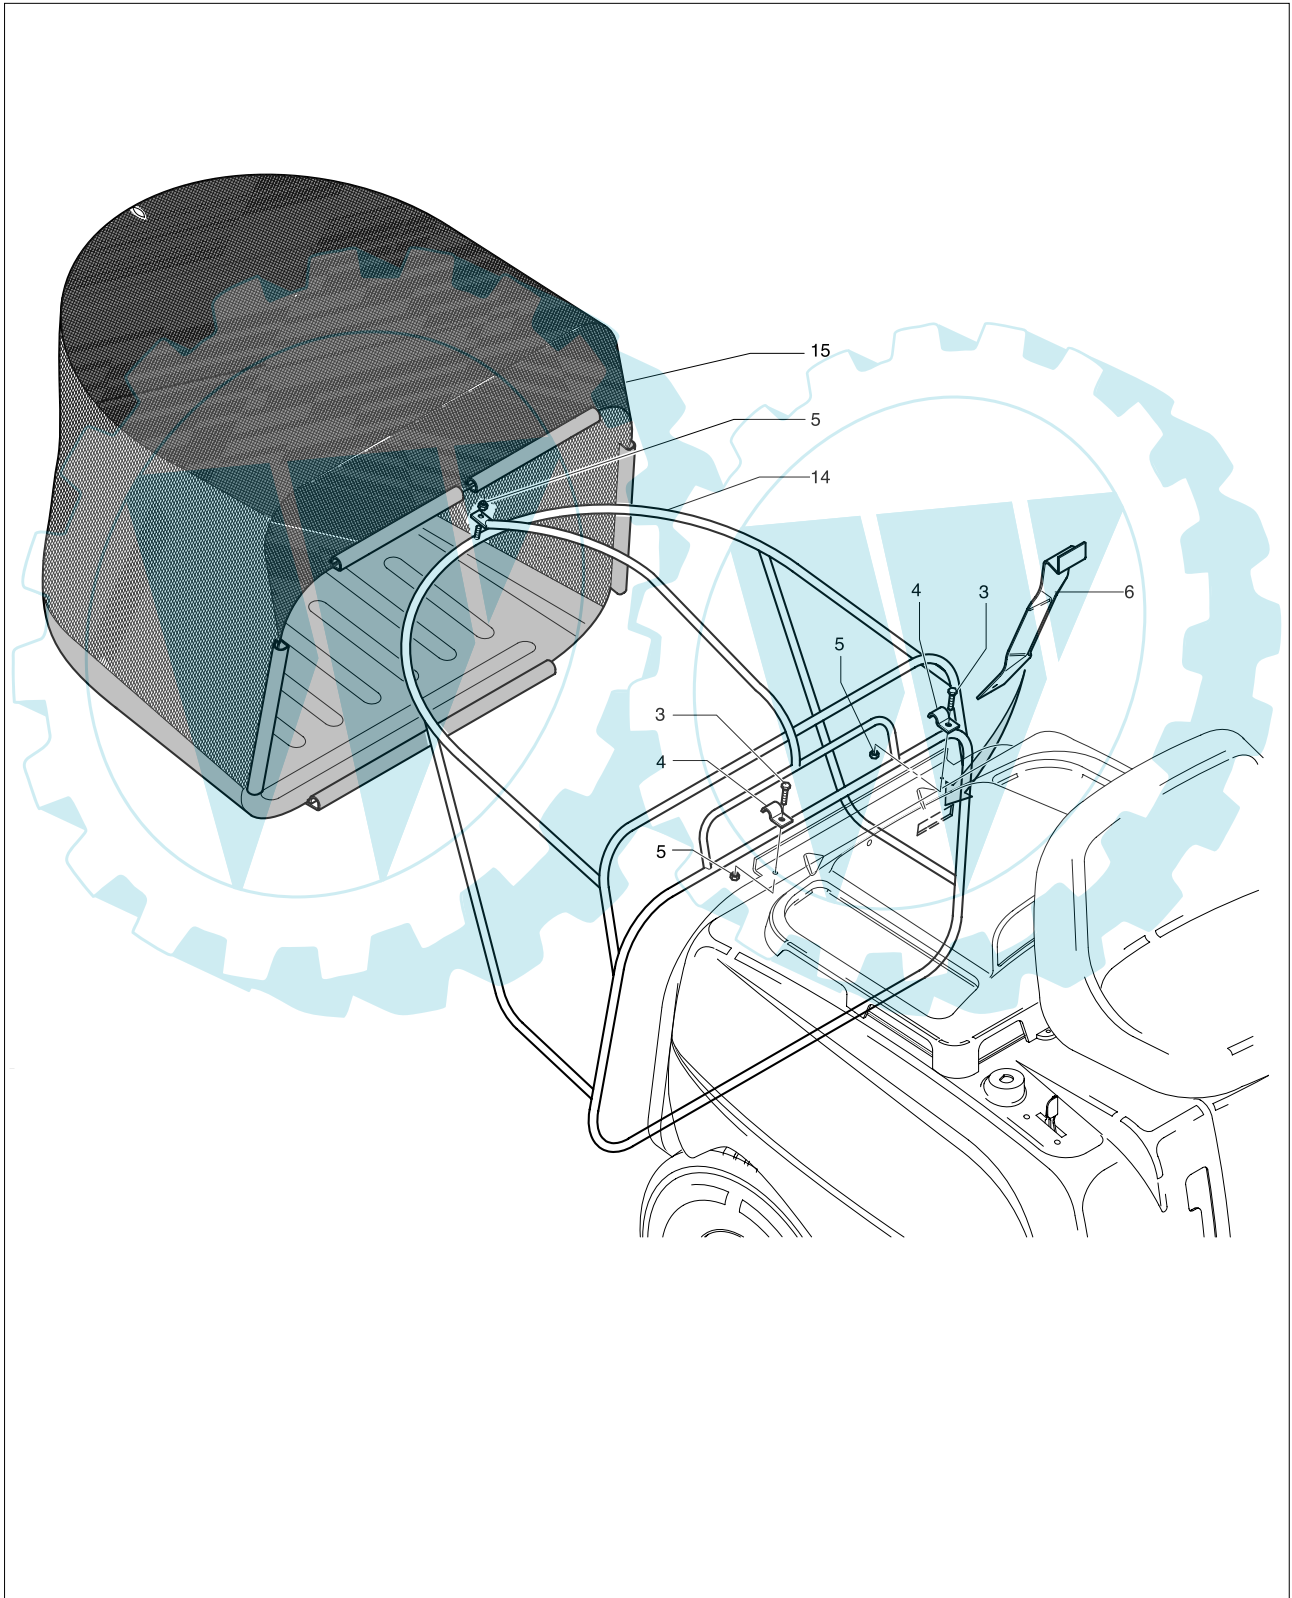

brand	Mr Bricolage

date	DEC'04	SHEET 15/18

Model

MBA 10567

Product number

953878271